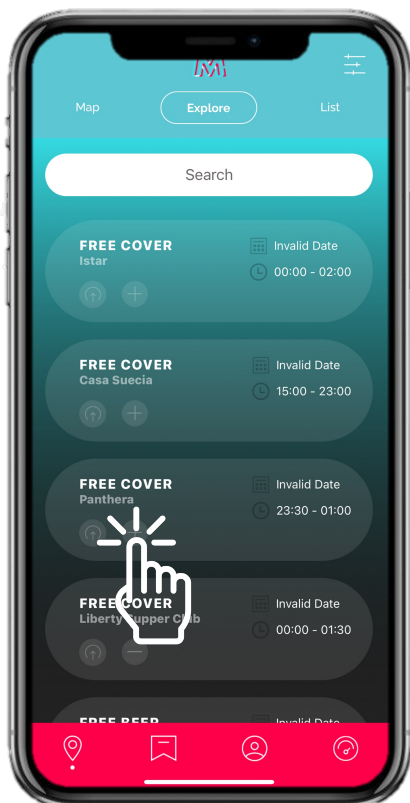

USER GUIDE

YOURMADGUIDE.COM

Select a venue

Choose a venue of your preference from the app's map or list

Select a promo and add it to your wallet

Choose the promo you would like to use and click the + sign to add it to your wallet (be sure it changes from + to a - symbol)

Go to the place and apply your promo

When you arrive to the place, go to your app's wallet and ask the local staff to exchange your promo using your phone

IMPORTANT: Remember to see our terms and conditions of the app's use policy, and be aware of the selected venue access policies.