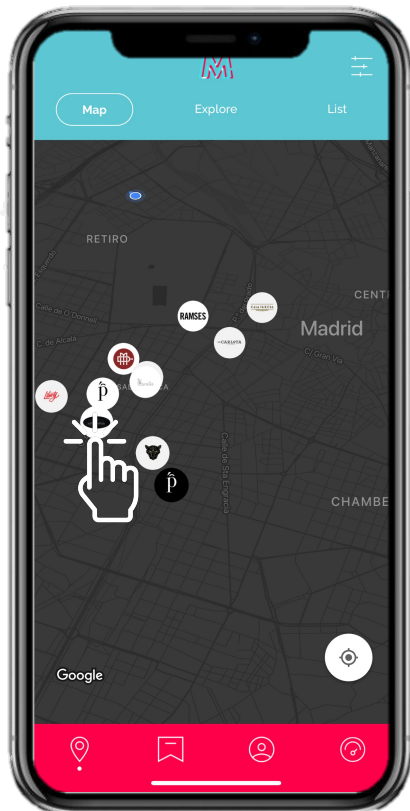

USER GUIDE

YOURMADGUIDE.COM

Select a venue

Choose a venue of your preference from the app's map or list

Select a promo and add it to your wallet

Choose the promo you would like to use and click the + sign to add it to your wallet (be sure it changes from + to a - symbol)

Go to the place and apply your promo

When you arrive to the place, go to your app's wallet and ask the local staff to exchange your promo using your phone

IMPORTANT: Remember to see our terms and conditions of the app's use policy, and be aware of the selected venue access policies.